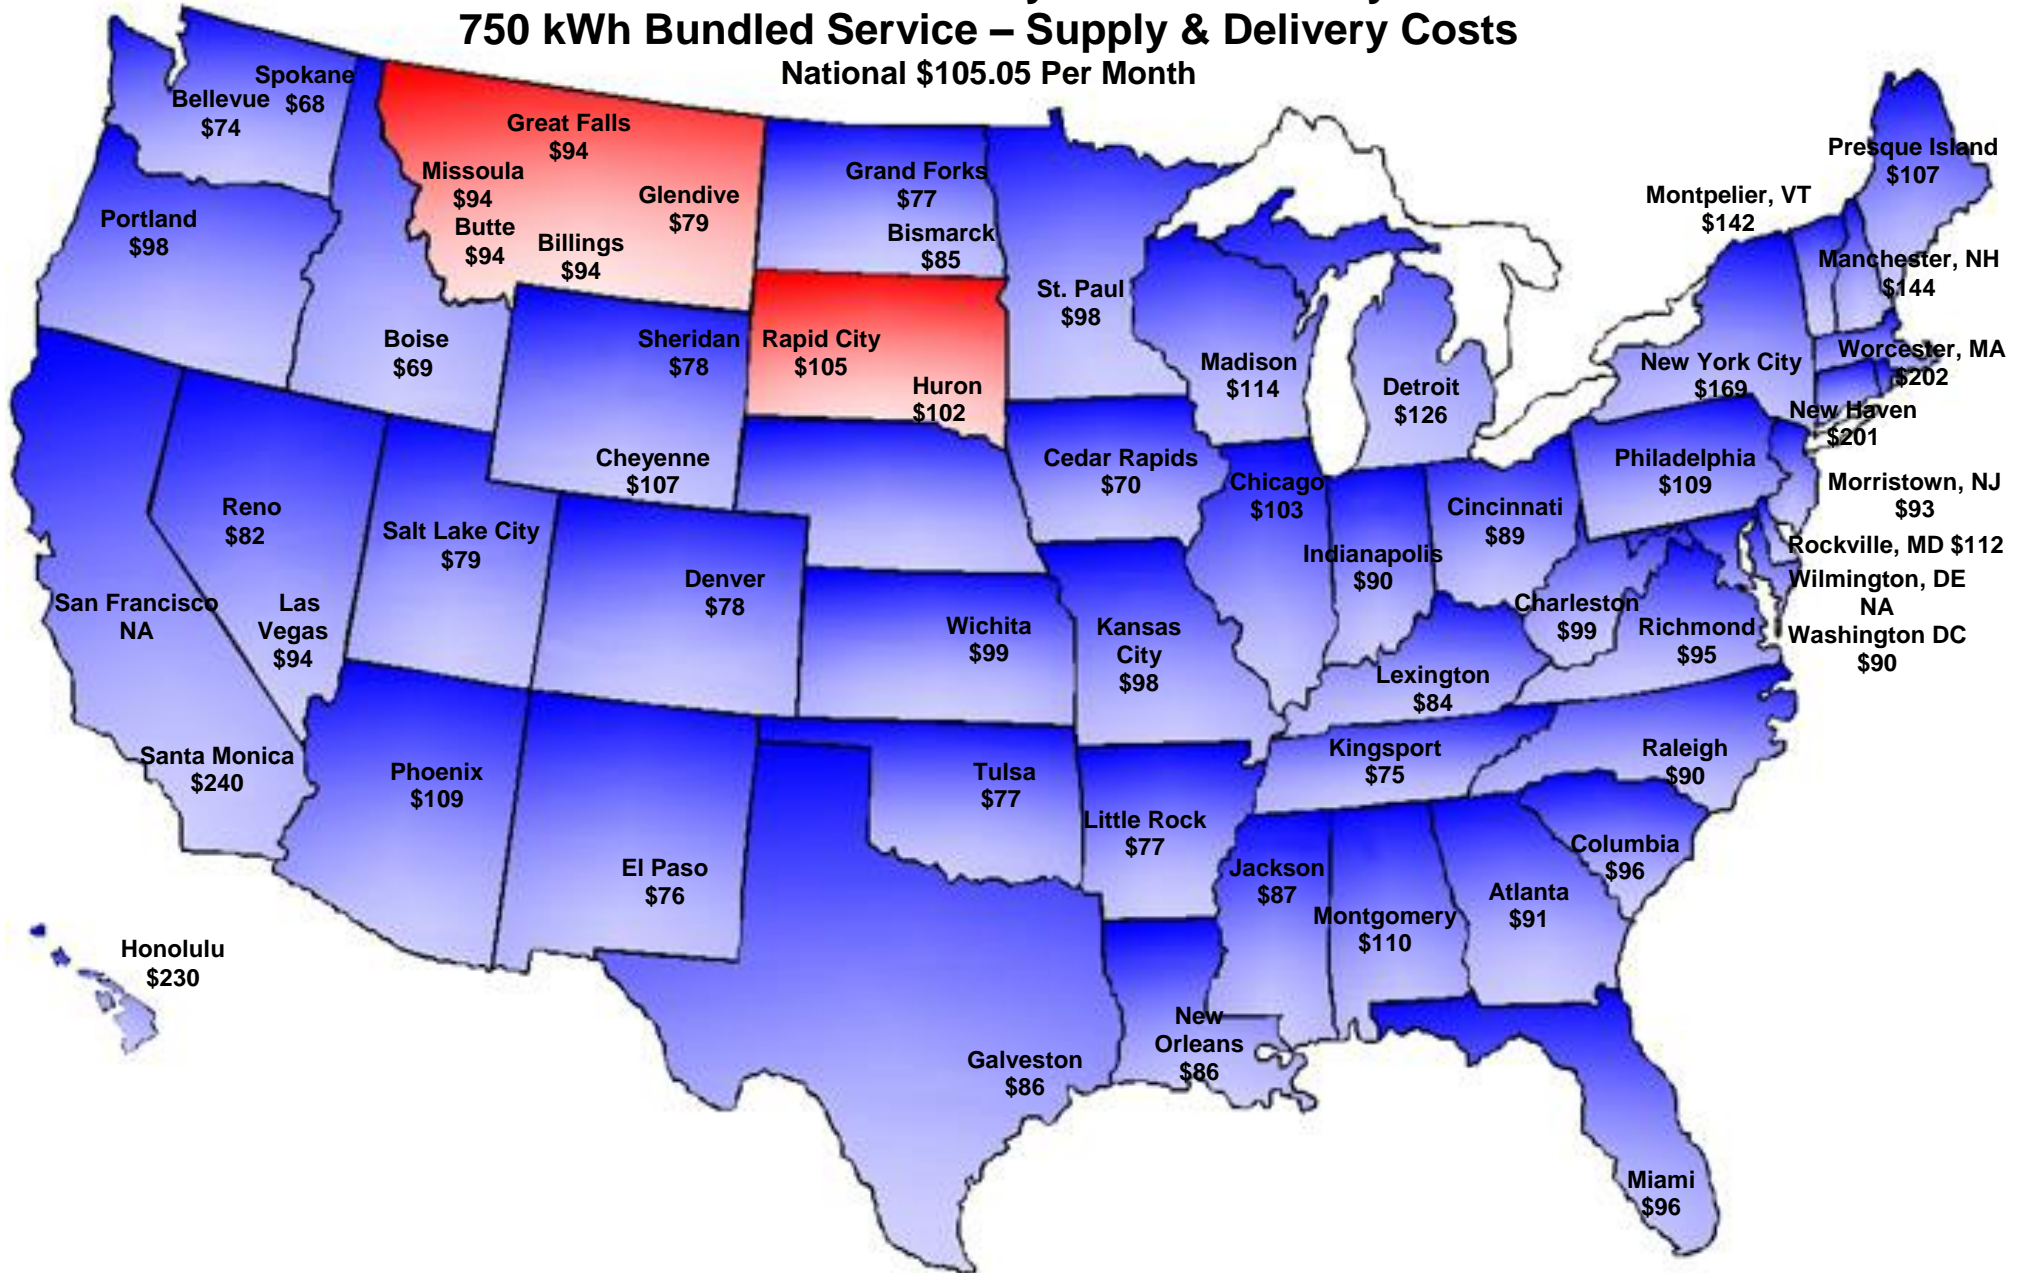

Residential Electric Monthly Costs – January 2020

750 kWh Bundled Service – Supply & Delivery Costs

National \$105.05 Per Month

*Source: Edison Electric Institute Typical Bills and Average Rates Report, January 2020